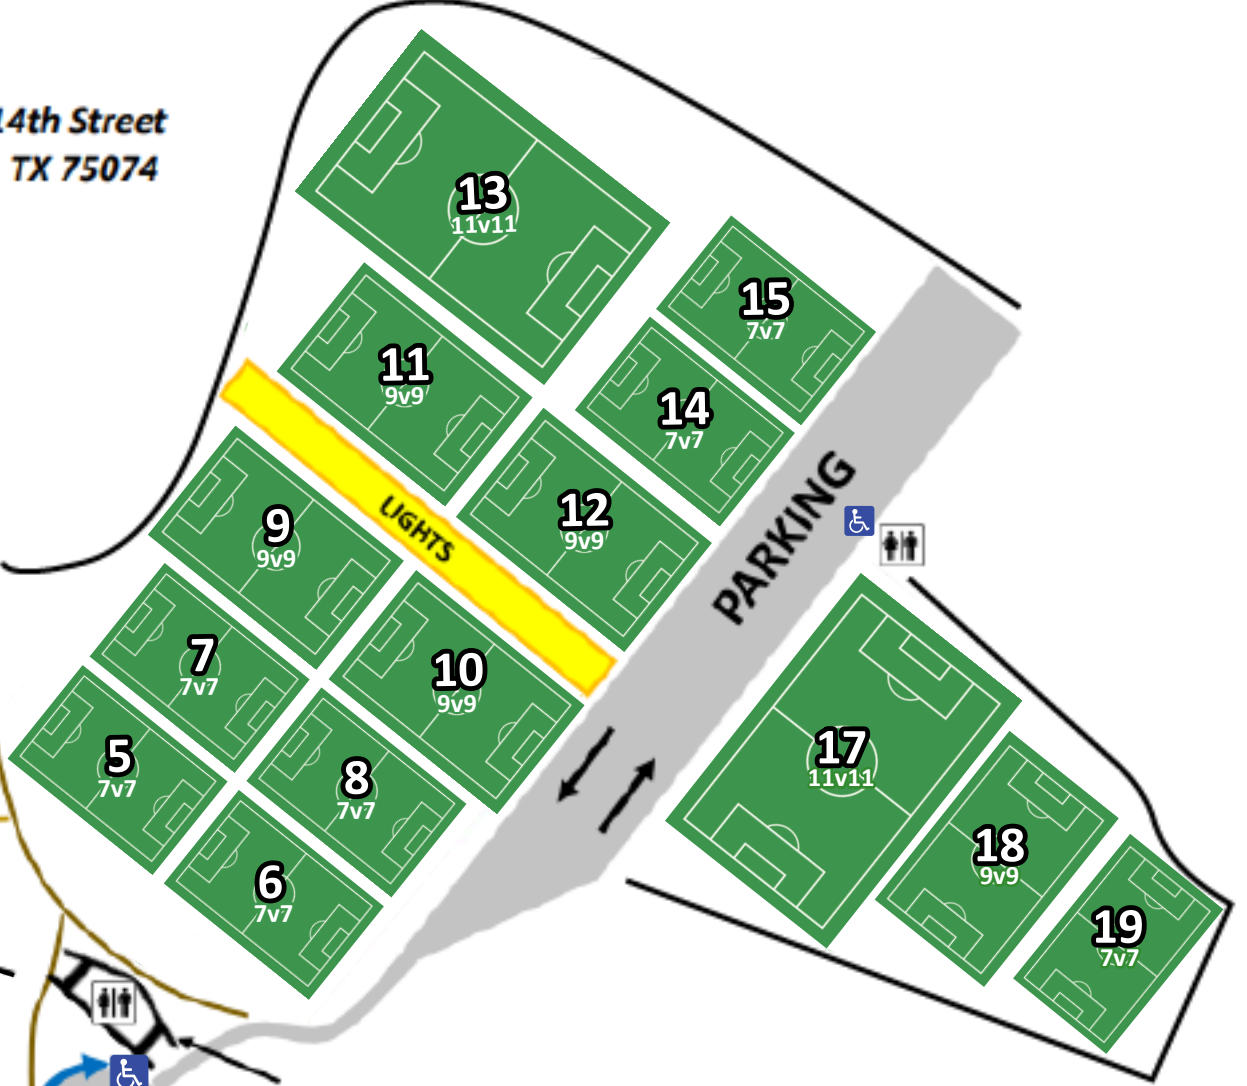

VICTORY FIELDS OF NORTH TEXAS

4401 14th Street
Plano, TX 75074

2026
PRACTICE
FIELD MAP